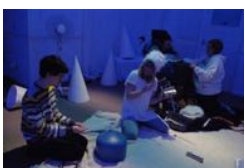

## Tundra

**Environment** Giant standing chime stalagmites and smaller hanging chime stalactites with beaters, white card cones. Wind sfx. Electric fans, hanging white voiles, balloons, poi, hand fans. Giant stretch wrap stalactites hanging from ceiling, giant stretch wrap stalagmite in corner containing 'Egg of Mantumbi' (blue sapphire with glowing light inside.) Fur blankets. Hand chimes, jingle bells, dulcimers, tank drum. White marshmallow sweets.

**Chimes** Enter and play with giant and hanging chimes; use variety of beaters for different sounds, feel vibrations with body parts and through beaters and white card cones, play rhythms and melodies, echo swinging movements with bodies, shiver and shake with resonant sounds.

**Blizzard** Electric fans whirr and stir the air blowing white voiles around space. Hide dance, play with voiles going under, behind, see them swirl and billow all around you. Add balloons and see them fly up in the air, dancing around the space above you. Dance with poi, watch them moving in the breeze, spinning, twirling, creating motion. Feel the breeze from the hand fans as you move in and out and through this white, crazy storm.

**Observations** Big chimes - visually impressive, majestic, sculptural. Incredible resonance, could feel vibrations not only with hands/feet but through other objects such as beaters and white card cones. Difficult for some to play - heavy beaters and require applied strength/force. Feeling vibrations v. rewarding. Hanging chimes - lovely sound but free swinging element can make them difficult to play. Slightly overshadowed by big chimes - could have separated into 2 sections? Storm - fun section full of movement and sound. Electric fans great for feel, sound and visuals (i.e. poi) Blue glowing egg gave visual focus to end the journey